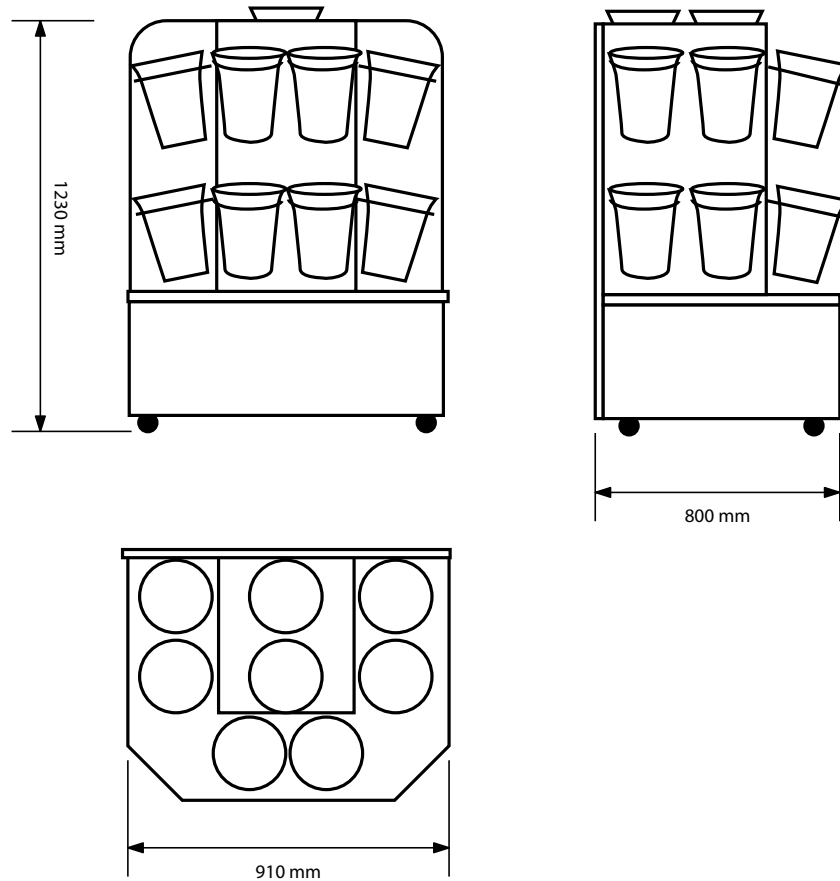

- Many flowers in a small area
- Adjustable vase holders
- Easy access
- The 4 wheels make it easy to move

Technical

- Gentle and even airflow with high humidity
- Microprocessor controlled thermostat
- Microprocessor controlled defrost and evaporation of condensate
- Environmentally safe refrigerant (R404a)
- Low noise level
- Dimensions: 91x80 cm, height 123 cm
- Voltage: 230 V – 11 A
- CE approved

Model Check Stand 14

Dimensions:	h:123cm	w:92cm	d:80cm
Weight:	114 kg		
Voltage:	230V, 11A, evaporator 8,7A		
Operating temperatur:	2 - 15°C (factory pre-set: +5°C)		
Environment temperatur:	max 24°C, 50% RH		
	The unit will work at higher temperatur. In that case the minimum temperature can be higher than programmed.		